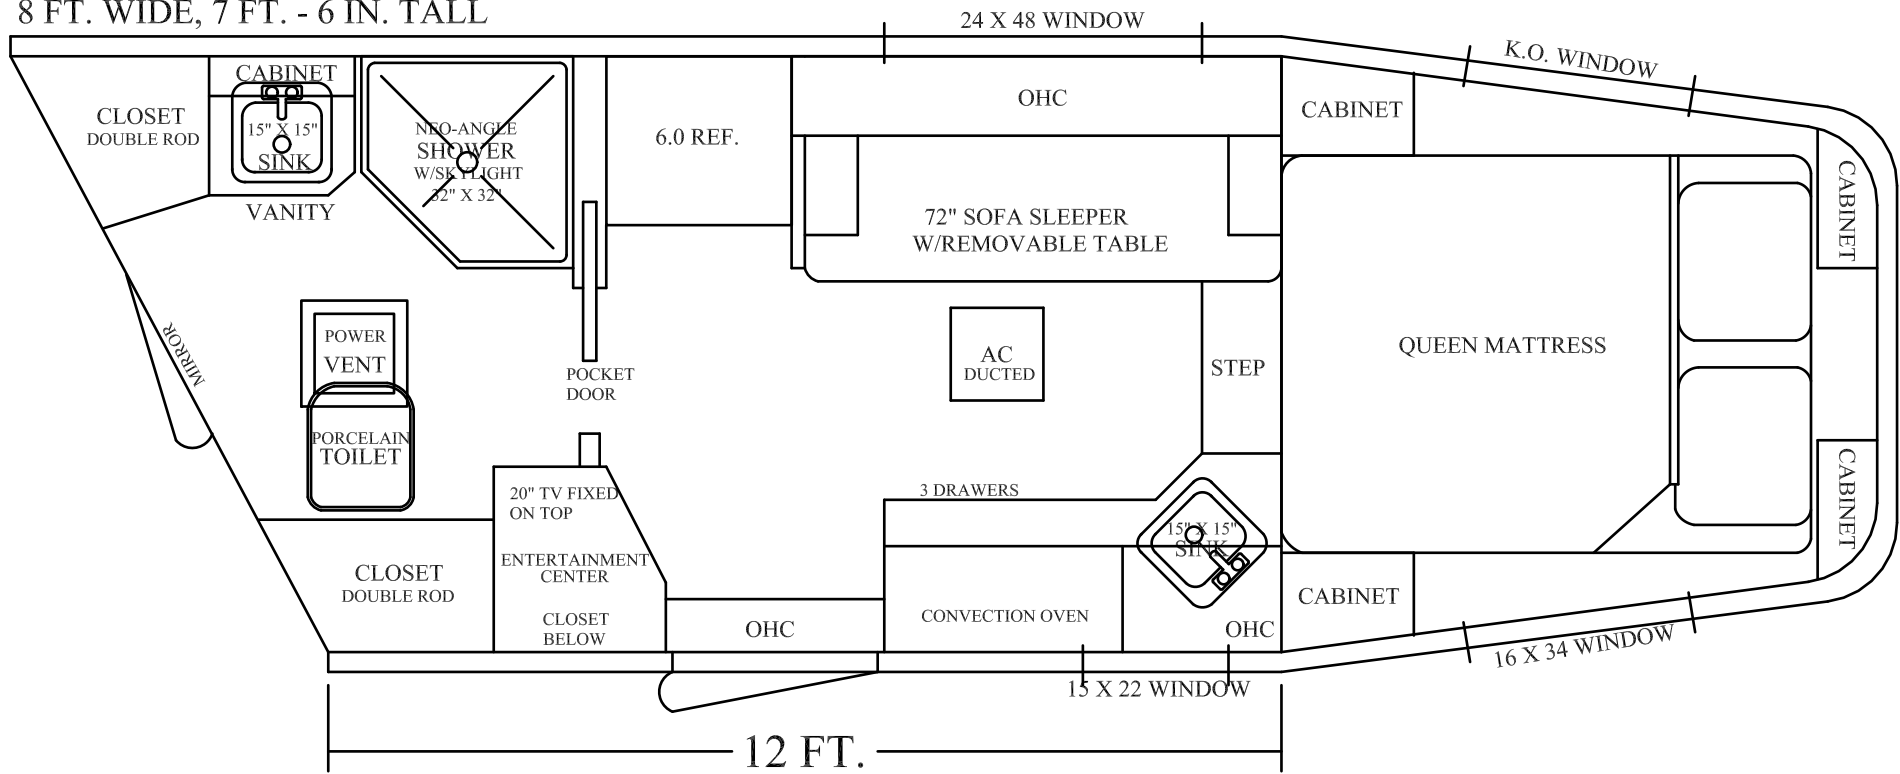

8 FT. WIDE, 7 FT. - 6 IN. TALL

OUTLAW CONVERSIONS

1000 AIRPORT ROAD
Stephenville, Texas 76401

DEALER	DRAWN BY	DATE
CIRCLE M TRLS.	BLM	27-AUG-07
CUSTOMER	DWG. NO.	REV. NO.
INVENTORY 12407	082707-28	0